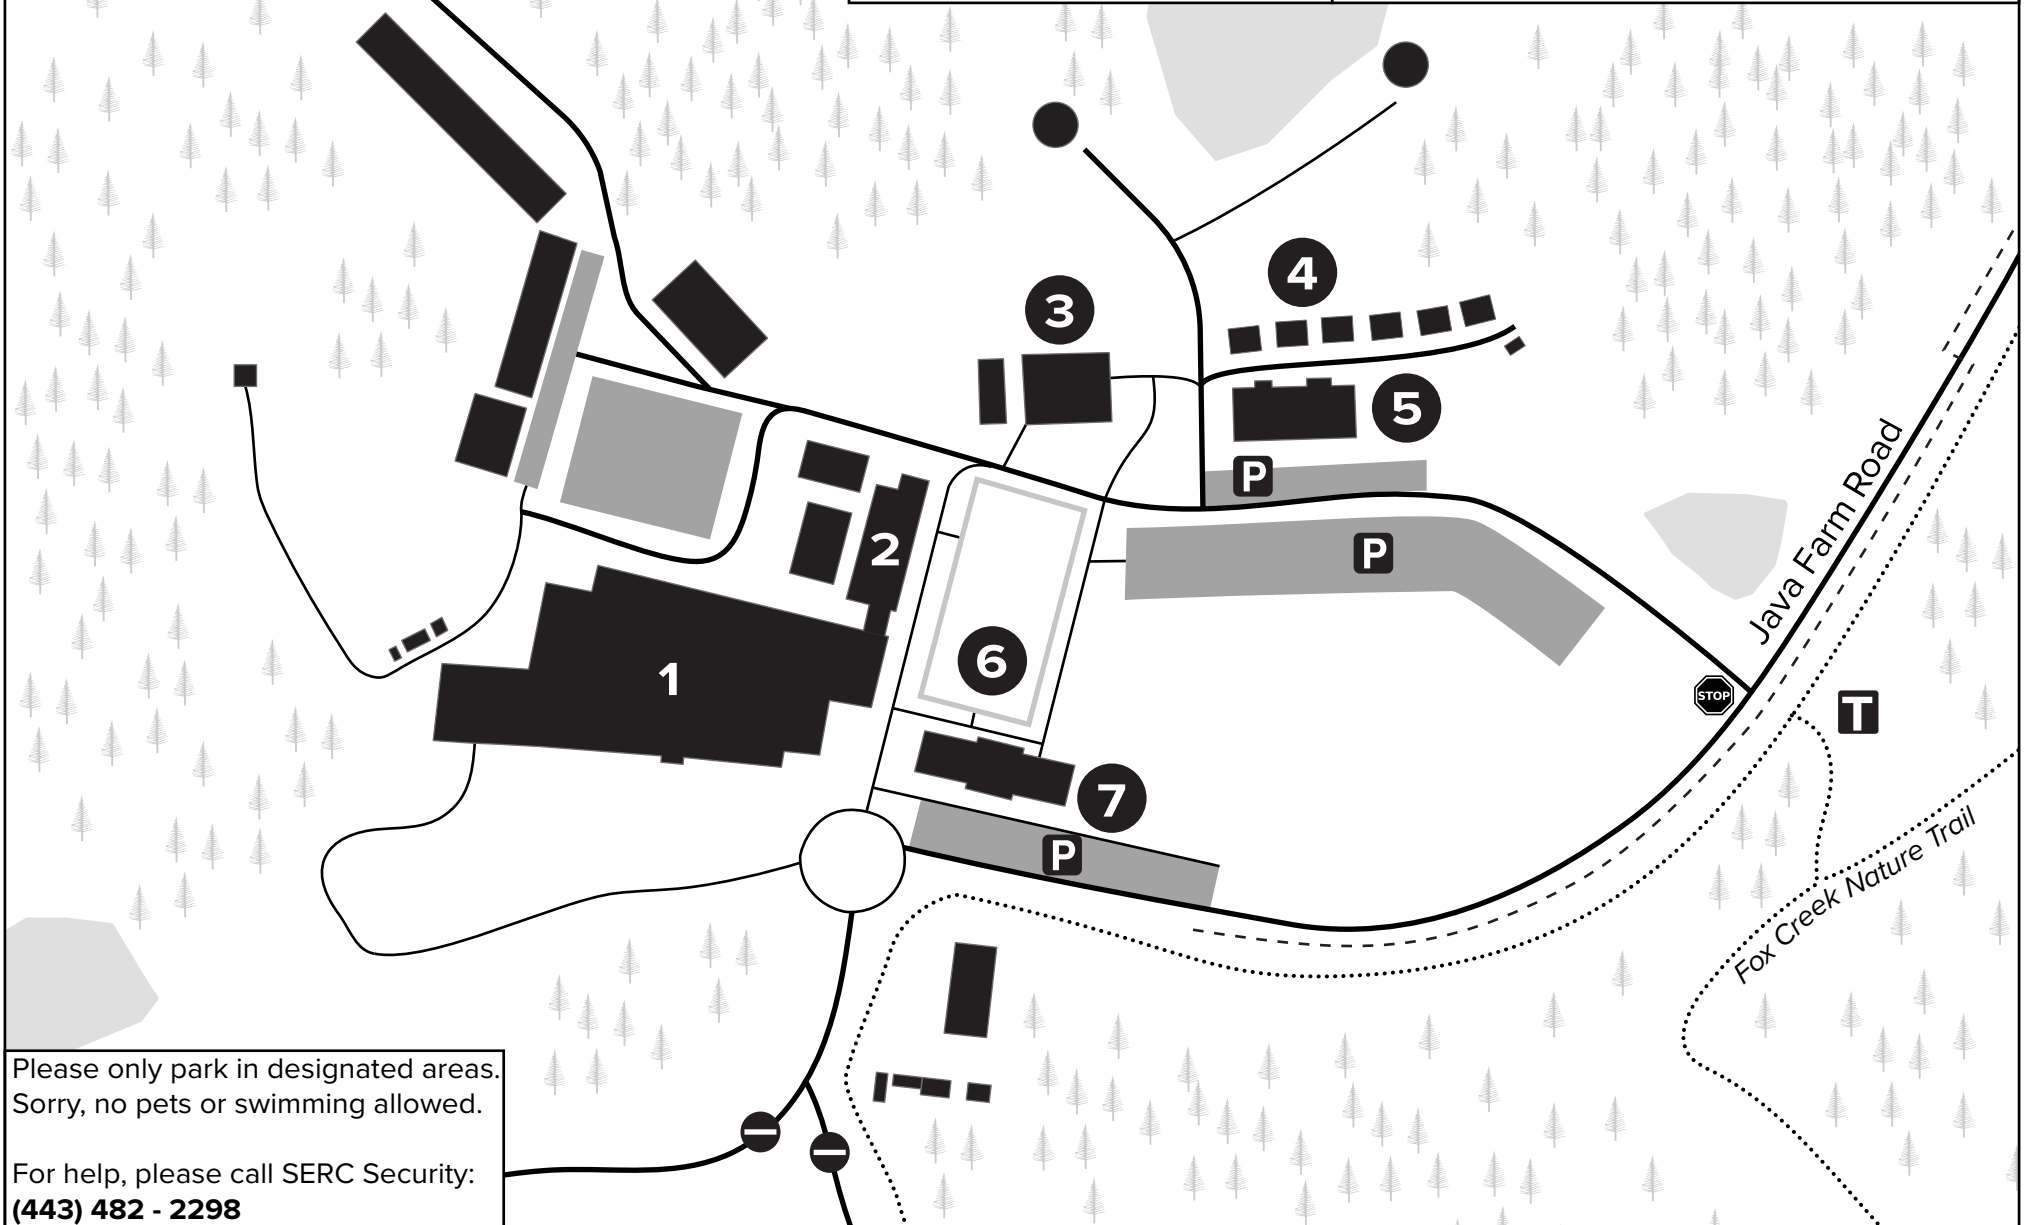

# Main Campus

### Location Key

- 1 Charles Mathias Laboratory
- 2 Security (In Mathias Laboratory)
- 3 Jean Schmidt Conference Center
- 4 Green Village Cottages
- 5 Green Village Dormitory
- 6 Garden
- 7 New Dominion Admin Building

### Map Key

- Restrooms
- Public Parking
- Trailhead
- Road Closed to Public (No Hiking or Driving)
- Water
- Building/Structure
- Parking Lot
- Forested Area
- Main Road
- Paved Walking Path
- Bike Path
- Hiking Trail